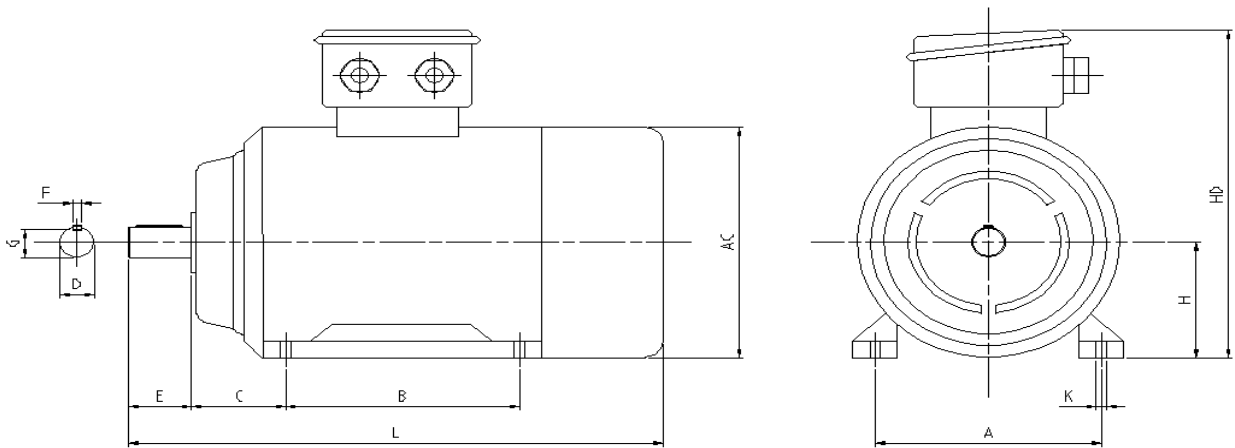

MOTOR DIMENSION - FRAME SIZE H								160
D	E	F	G	C	A	B	AC	L
42	110	12	37	108	254	210	320	675
N	P	M	LA	T	S	K	AD	HD
--	--	--	--	--	--	14,5	--	440

NOTE

1)	--
2)	--
3)	--

EMC ITALIY reserves the right to change the data in order to improve its product without prior notice. Version updated August 2015